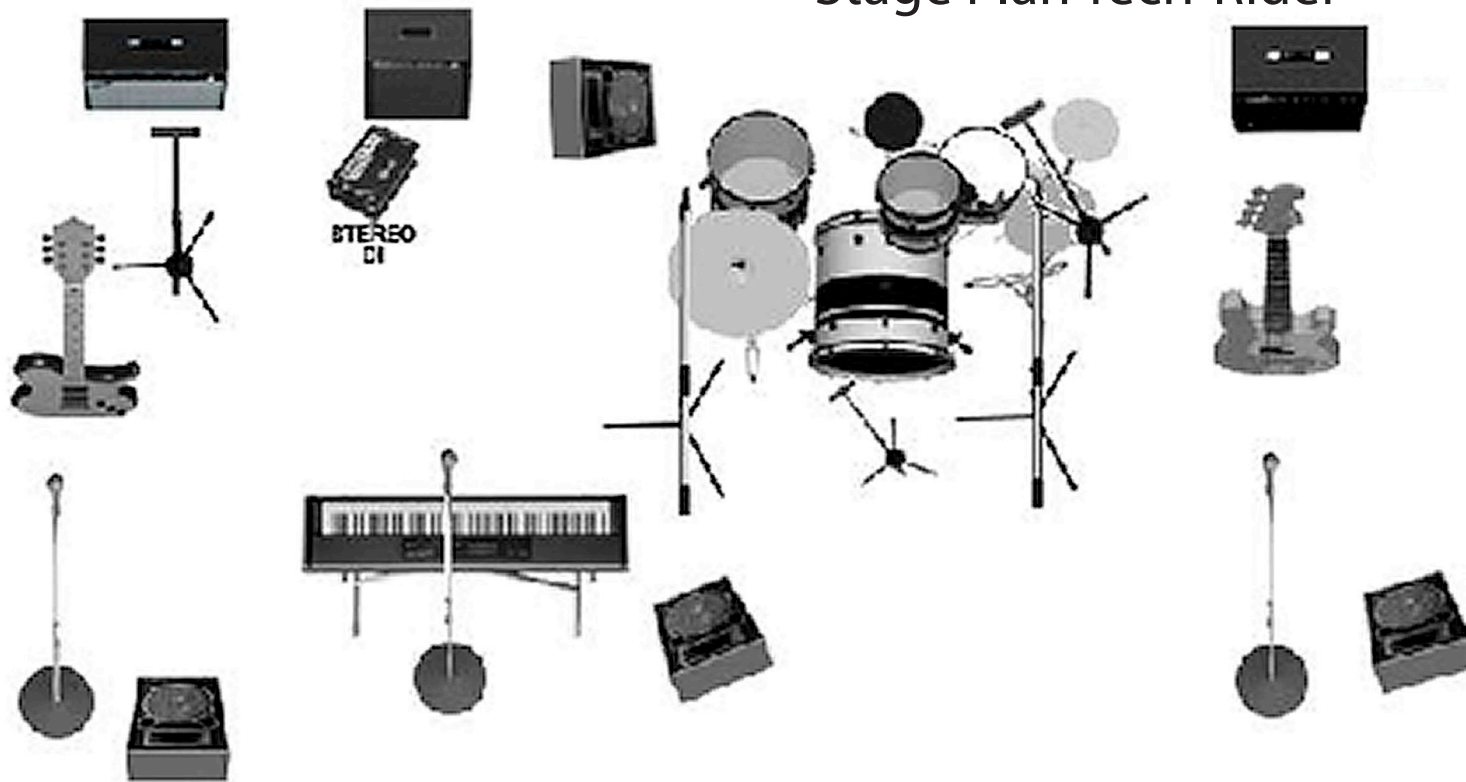

Reininghaus

Stage Plan Tech-Rider

1 x Lead Vocal mit eigenem Funk-Micro
2 x Back-Vocal SM 58
2 x Gitarre SM 57
1x Akkord-Zither DI
1x Bass DI
2 x Keybord Stereo DI
1 x Akkordeon Mikro

Drums:
OverR+ OverL
Bass Drum
Snare Drum
Piccolo Snare
Chimes
4 Toms